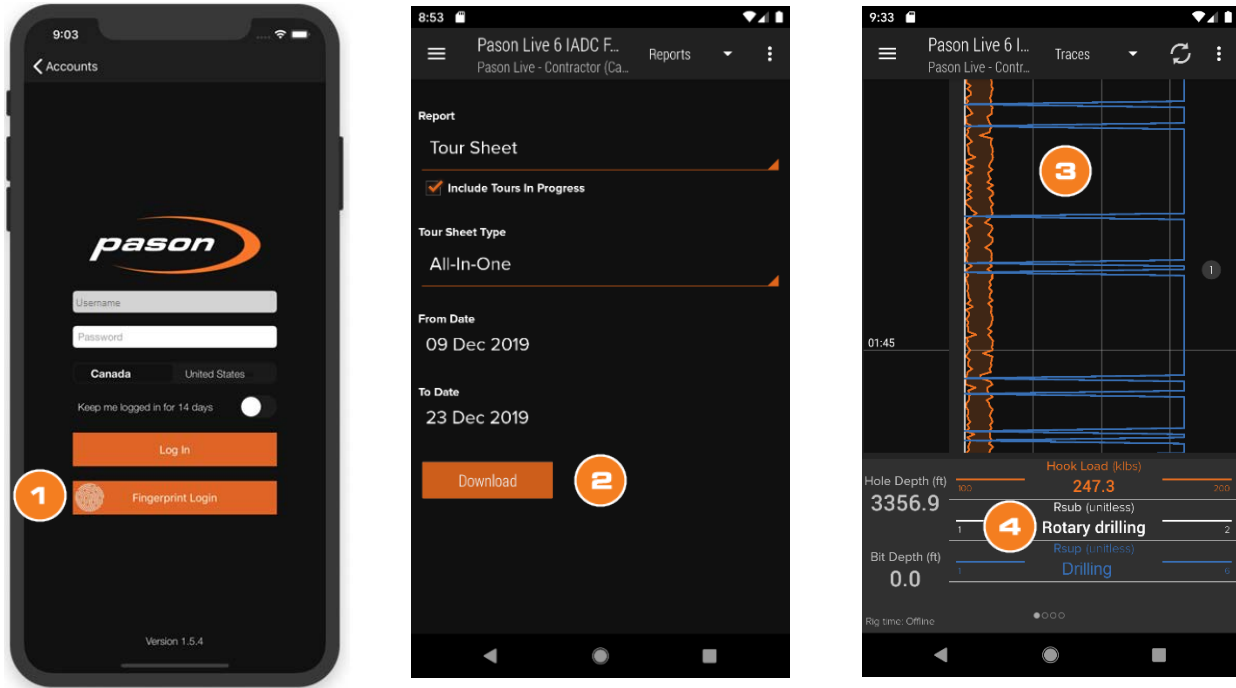

The newest update to Pason Live Mobile delivers exciting features and a more intuitive experience. Retrieve and view reports directly in the app and stay up to date on current rig operations in real-time. Download Pason Live on your Apple or Android device today—simply visit the Apple Store or Google Play.

- 1 Biometric authentication** – Fast and secure fingerprint or facial recognition with compatible devices.
- 2 Downloadable PDF reports** – Easy retrieval of tour sheets, CMRs, and KPIs.
- 3 Fat traces** – Display minimum and maximum values over time for practical visualizations of rig activity.
- 4 Rig state** – Get real-time updates on your rig's current activity.
- 5 App deep linking** – Open report links from emails conveniently in-app, no need for an external browser.